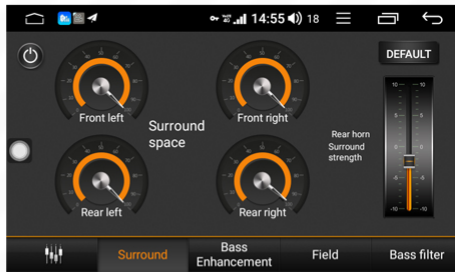

Fixed mount position is adjustable. easily avoid to cover air-conditioning

vents and control switches when install.

Built-in 4G Module

Inserting 4G SIM card to the radio for Internet directly.
(Support Internet access and not support telephone calls.)

Built-in DSP

- * 16-band EQ , with independent front and rear settings.
- * Full q-factor fine tuning for each hz.
- * Bass-boost front and rear fully adjustable on the hz and level.
- * High-pass filters front and rear fully adjustable frequency and level.
- * Sub output level and low pass frequency adjustment.