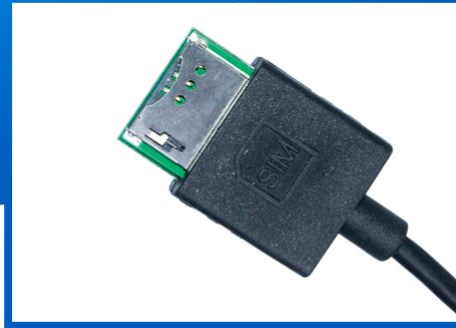

JOYING

Octa Core Android 8.1 Car Multimedia Player Built-in 4G Module

intel

Android 8.1.0/
4GB RAM/
64GB ROM/
Octa Core/
1.8GHZ/
4G WiFi/
DSP/
1024*600/
SWC/
Maps/
ZLINK/
Bluetooth/
TDA 7851/

Detachable Screen & Adjustable Fixed Mount

Fixed mount position is adjustable. easily avoid to cover air-conditioning

vents and control switches when install.

Built-in 4G Module

Inserting 4G SIM card to the radio for Internet directly.
(Support Internet access and not support telephone calls.)