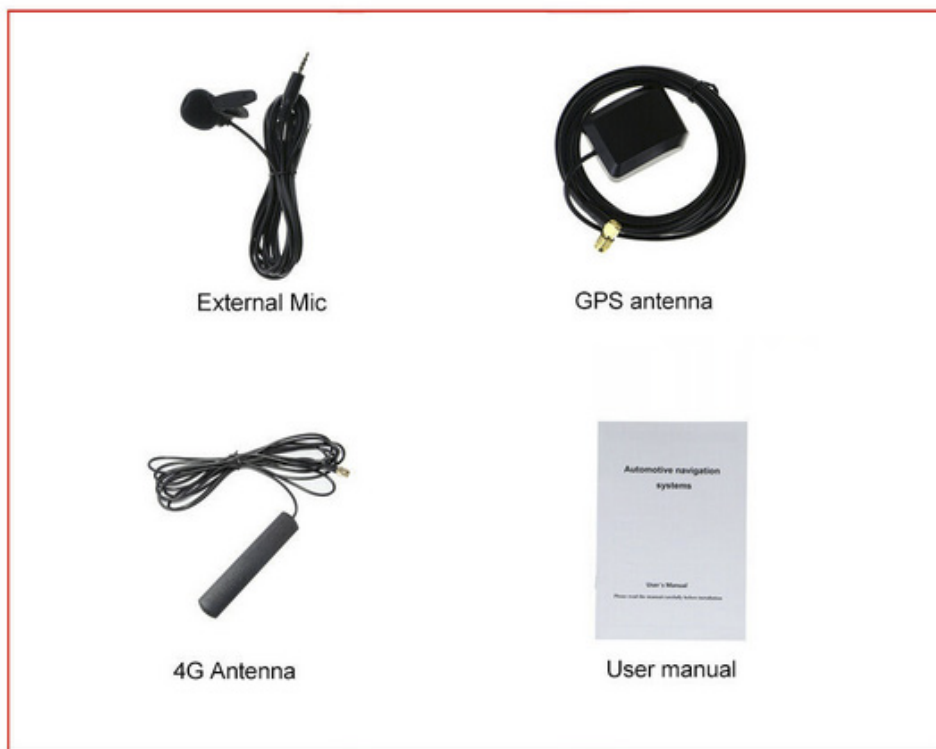

FOV
170°

APERTURE
2.0

NIGHT VISION

USB CONNECTION

Rear camera

Support RCA type reverse camera input, automatically switch to parking image when reversing the car.

OBD2

It is connected via Bluetooth to retrieve real time data and trouble codes from your vehicle computer.

Tire pressure monitoring

keeping the tyre working within the specified pressure and temperature range at any time for safe driving

SIZE & PACKAGE CONTENTS

ISO Harness with connector

Note:

1. Joying head units can't support like below: iPod, original car GPS antenna, original car back up rear camera, original car bluetooth, original car USB and original car Microphone.
2. Please don't upgrade your unit with other firmware which isn't provided by Joying. Otherwise you won't update your unit anymore also will lost our 2-year warranty.