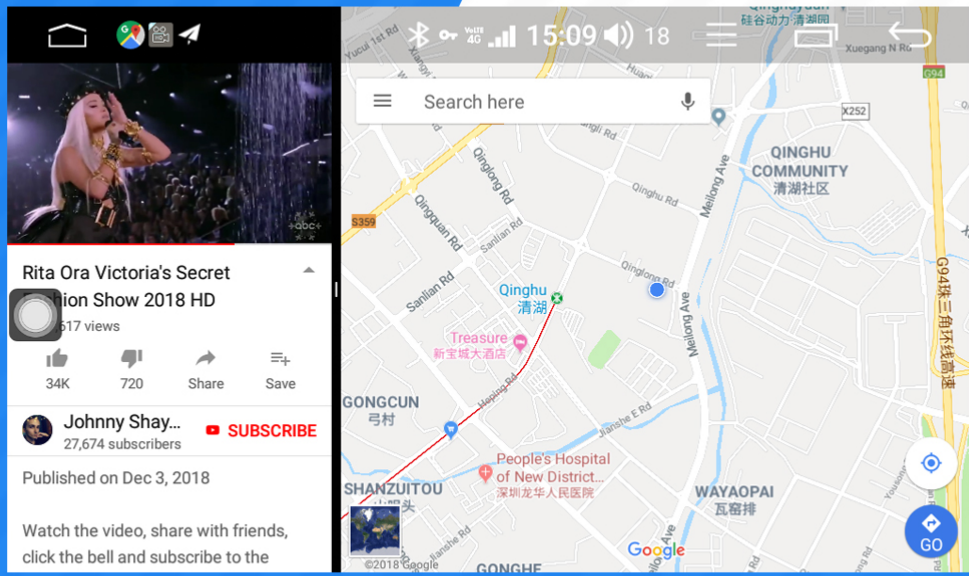

X

7 min • 2.4 km • 14:23

V

^

Split-screen Multitasking

Switch and run 2 apps on one screen side by side, some built-in apps do not support split screen

Steering Wheel Control

Support original buttons work on the steering wheel.
Easy to switch songs, channel and adjust volume to provide you a safer and more enjoyable journey.