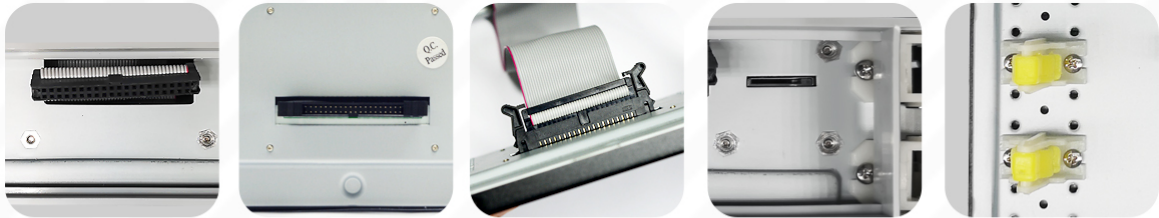

JOYING

Octa Core Android 8.1 Car Multimedia Player Built-in 4G Module

intel

Android 8.1.0/
4GB RAM/
64GB ROM/
Octa Core/
1.8GHZ/
4G WiFi/
DSP/
1024*600/
SWC/
Maps/
ZLINK/
Bluetooth/
TDA 7851/

Detachable Screen & Adjustable Fixed Mount

Fixed mount position is adjustable. easily avoid to cover air-conditioning

vents and control switches when install.

Built-in 4G Module

Inserting 4G SIM card to the radio for Internet directly.
(Support Internet access and not support telephone calls.)