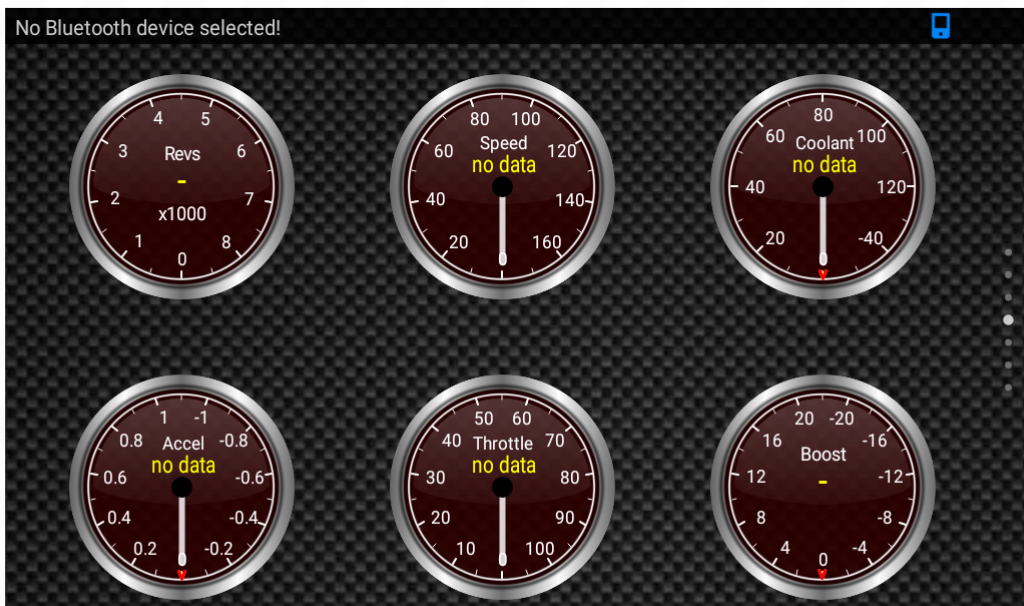

X

7 min • 2.4 km • 14:23

V

^

Split-screen Multitasking

Switch and run 2 apps on one screen side by side, some built-in apps do not support split screen

Steering Wheel Control

Support original buttons work on the steering wheel.
Easy to switch songs, channel and adjust volume to provide you a safer and more enjoyable journey.

FOV
170°

APERTURE
2.0

NIGHT VISION

USB CONNECTION

Rear camera

Support RCA type reverse camera input, automatically switch to parking image when reversing the car.

OBD2

It is connected via Bluetooth to retrieve real time data and trouble codes from your vehicle computer.