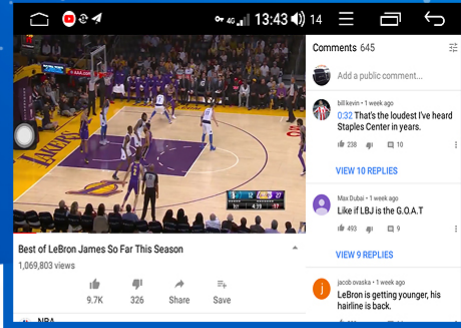

Fixed mount position is adjustable. easily avoid to cover air-conditioning

vents and control switches when install.

Built-in 4G Module

Inserting 4G SIM card to the radio for Internet directly.
(Support Internet access and not support telephone calls.)