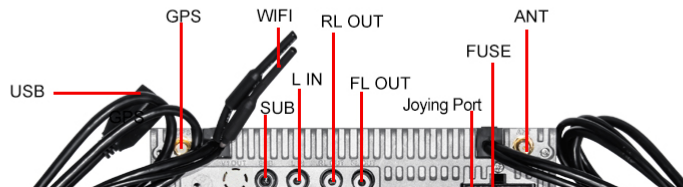

FOV
170°

APERTURE
2.0

NIGHT VISION

USB CONNECTION

Rear camera

Support RCA type reverse camera input, automatically switch to parking image when reversing the car.

OBD2

It is connected via Bluetooth to retrieve real time data and trouble codes from your vehicle computer.

Tire pressure monitoring

keeping the tyre working within the specified pressure and temperature range at any time for safe driving

SIZE & PACKAGE CONTENTS

ISO Harness with connector

Note:

1. Joying head units can't support like below: iPod, original car GPS antenna, original car back up rear camera, original car bluetooth, original car USB and original car Microphone.
2. Please don't upgrade your unit with other firmware which isn't provided by Joying. Otherwise you won't update your unit anymore also will lost our 2-year warranty.