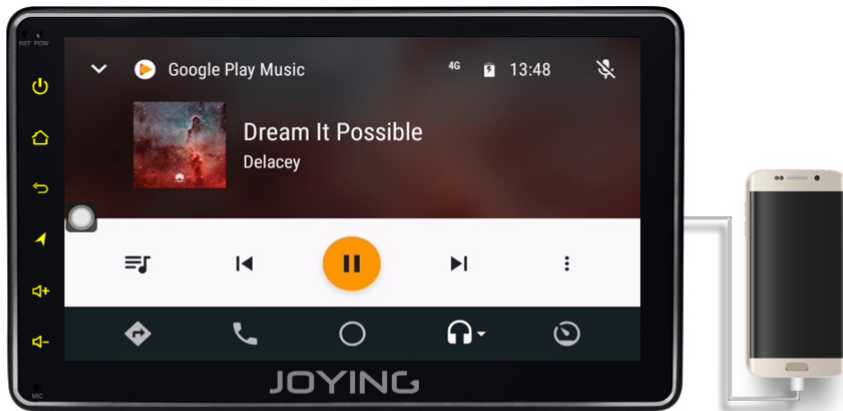

Fixed mount position is adjustable. easily avoid to cover air-conditioning

vents and control switches when install.

Built-in 4G Module

Inserting 4G SIM card to the radio for Internet directly.
(Support Internet access and not support telephone calls.)

Z-LINK

Connect via wireless Bluetooth or wired USB cable, zlink makes it easier to make calls, use Maps, listen to music and access message with voice commands.

Note: Compatible with iOS 10.1-12.2

Connect via USB cable, Android auto makes it easier to use apps(GPS, telephone, music) that you love from your phone with the Google Assistant.