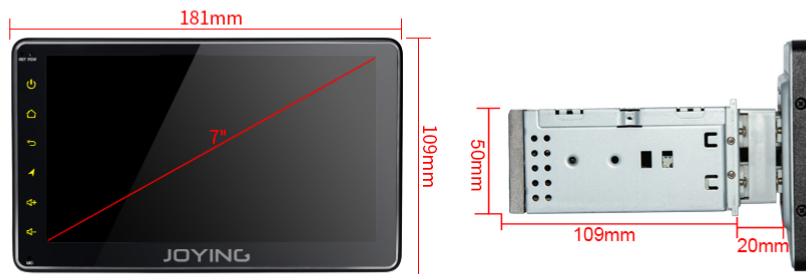

SIZE & PACKAGE CONTENTS