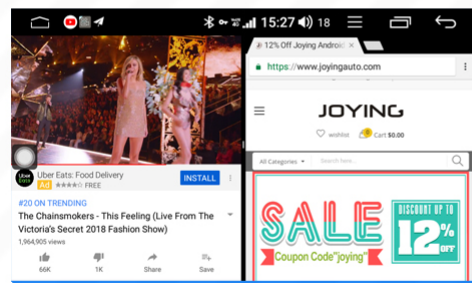

X

7 min • 2.4 km • 14:23

V

^

Split-screen Multitasking

Switch and run 2 apps on one screen side by side, some built-in apps do not support split screen

Steering Wheel Control

Support original buttons work on the steering wheel.
Easy to switch songs, channel and adjust volume to provide you a safer and more enjoyable journey.