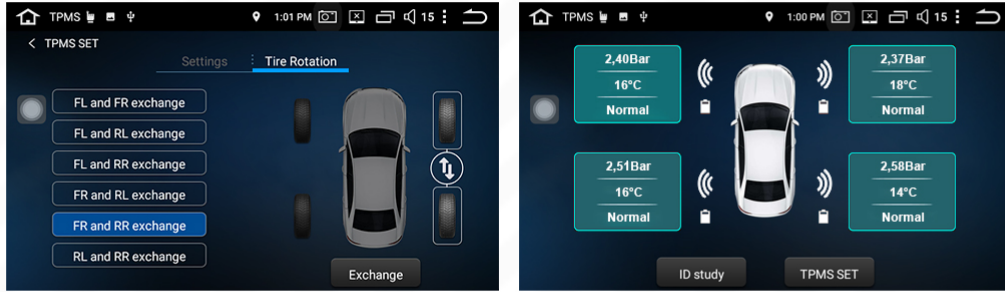

X

7 min • 2.4 km • 14:23

V

^

Split-screen Multitasking

Switch and run 2 apps on one screen side by side, some built-in apps do not support split screen

Steering Wheel Control

Support original buttons work on the steering wheel.
Easy to switch songs, channel and adjust volume to provide you a safer and more enjoyable journey.

FOV
170°

APERTURE
2.0

NIGHT VISION

USB CONNECTION

Rear camera

Support RCA type reverse camera input, automatically switch to parking image when reversing the car.

OBD2

It is connected via Bluetooth to retrieve real time data and trouble codes from your vehicle computer.

Tire pressure monitoring

keeping the tyre working within the specified pressure and temperature range at any time for safe driving

SIZE & PACKAGE CONTENTS

ISO Harness with connector

Note:

1. Joying head units can't support like below: iPod, original car GPS antenna, original car back up rear camera, original car bluetooth, original car USB and original car Microphone.
2. Please don't upgrade your unit with other firmware which isn't provided by Joying. Otherwise you won't update your unit anymore also will lost our 2-year warranty.