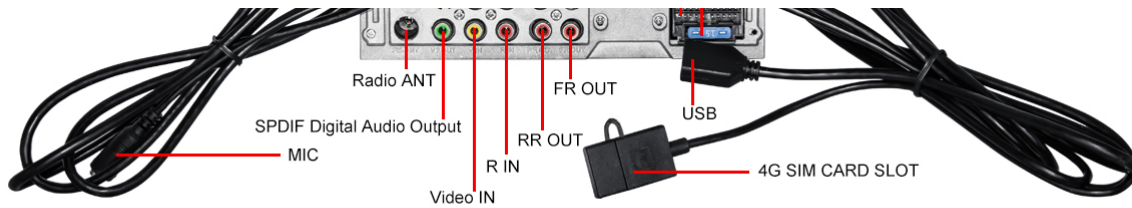

FOV
170°

APERTURE
2.0

NIGHT VISION

USB CONNECTION

Rear camera

Support RCA type reverse camera input, automatically switch to parking image when reversing the car.

OBD2

It is connected via Bluetooth to retrieve real time data and trouble codes from your vehicle computer.

Tire pressure monitoring

keeping the tyre working within the specified pressure and temperature range at any time for safe driving

SIZE & PACKAGE CONTENTS

ISO Harness with connector

Note:

1. Joying head units can't support like below: iPod, original car GPS antenna, original car back up rear camera, original car bluetooth, original car USB and original car Microphone.
2. Please don't upgrade your unit with other firmware which isn't provided by Joying. Otherwise you won't update your unit anymore also will lost our 2-year warranty.